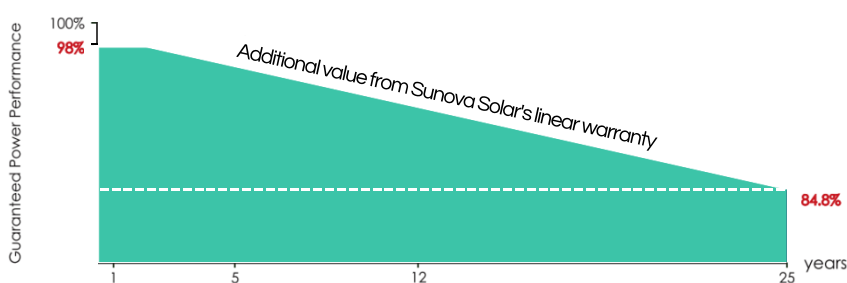

Scan me

Sunova Solar Panels

HI-MILO Series
SS-555-72MDH
540-555Wp

Nominal Power: 540-555Wp

Wind/Snow Load: 2400/5400Pa

Dimension: 2279 x 1134 x 35mm

Efficiency: Up to 21.5 %

Maximum System Voltage: 1500 V

Weight: 27.6 kg

Linear Performance Warranty

25 Years

Linear power
guarantee

15 Years

Product quality
&
process guarantee

0.55 %

Annual
Degradation
Over 25 years